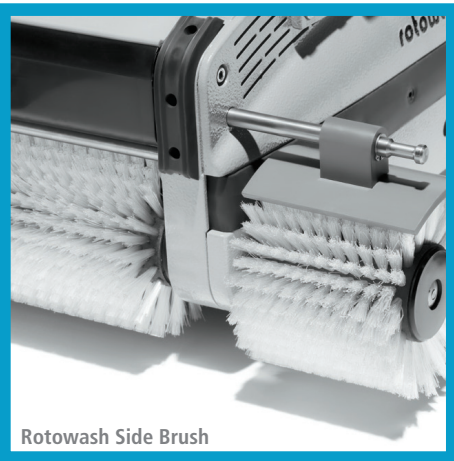

rotowash

The clever solution
for sustainable efficiency in floorcare

Rotowash Side Brush

Rotowash Rotocart

Rotowash Corner Brush

High standard of floor hygiene achieved by the unique Rotowash cleaning action of twin cylindrical contra-rotating brushes for all types of hard floors and carpets. Large floor cleaning capacity. Up to %90 **savings on water and chemical costs.** **Quality Made in Austria** with reliable parts supply. Eco-friendly manufactured, recyclable.